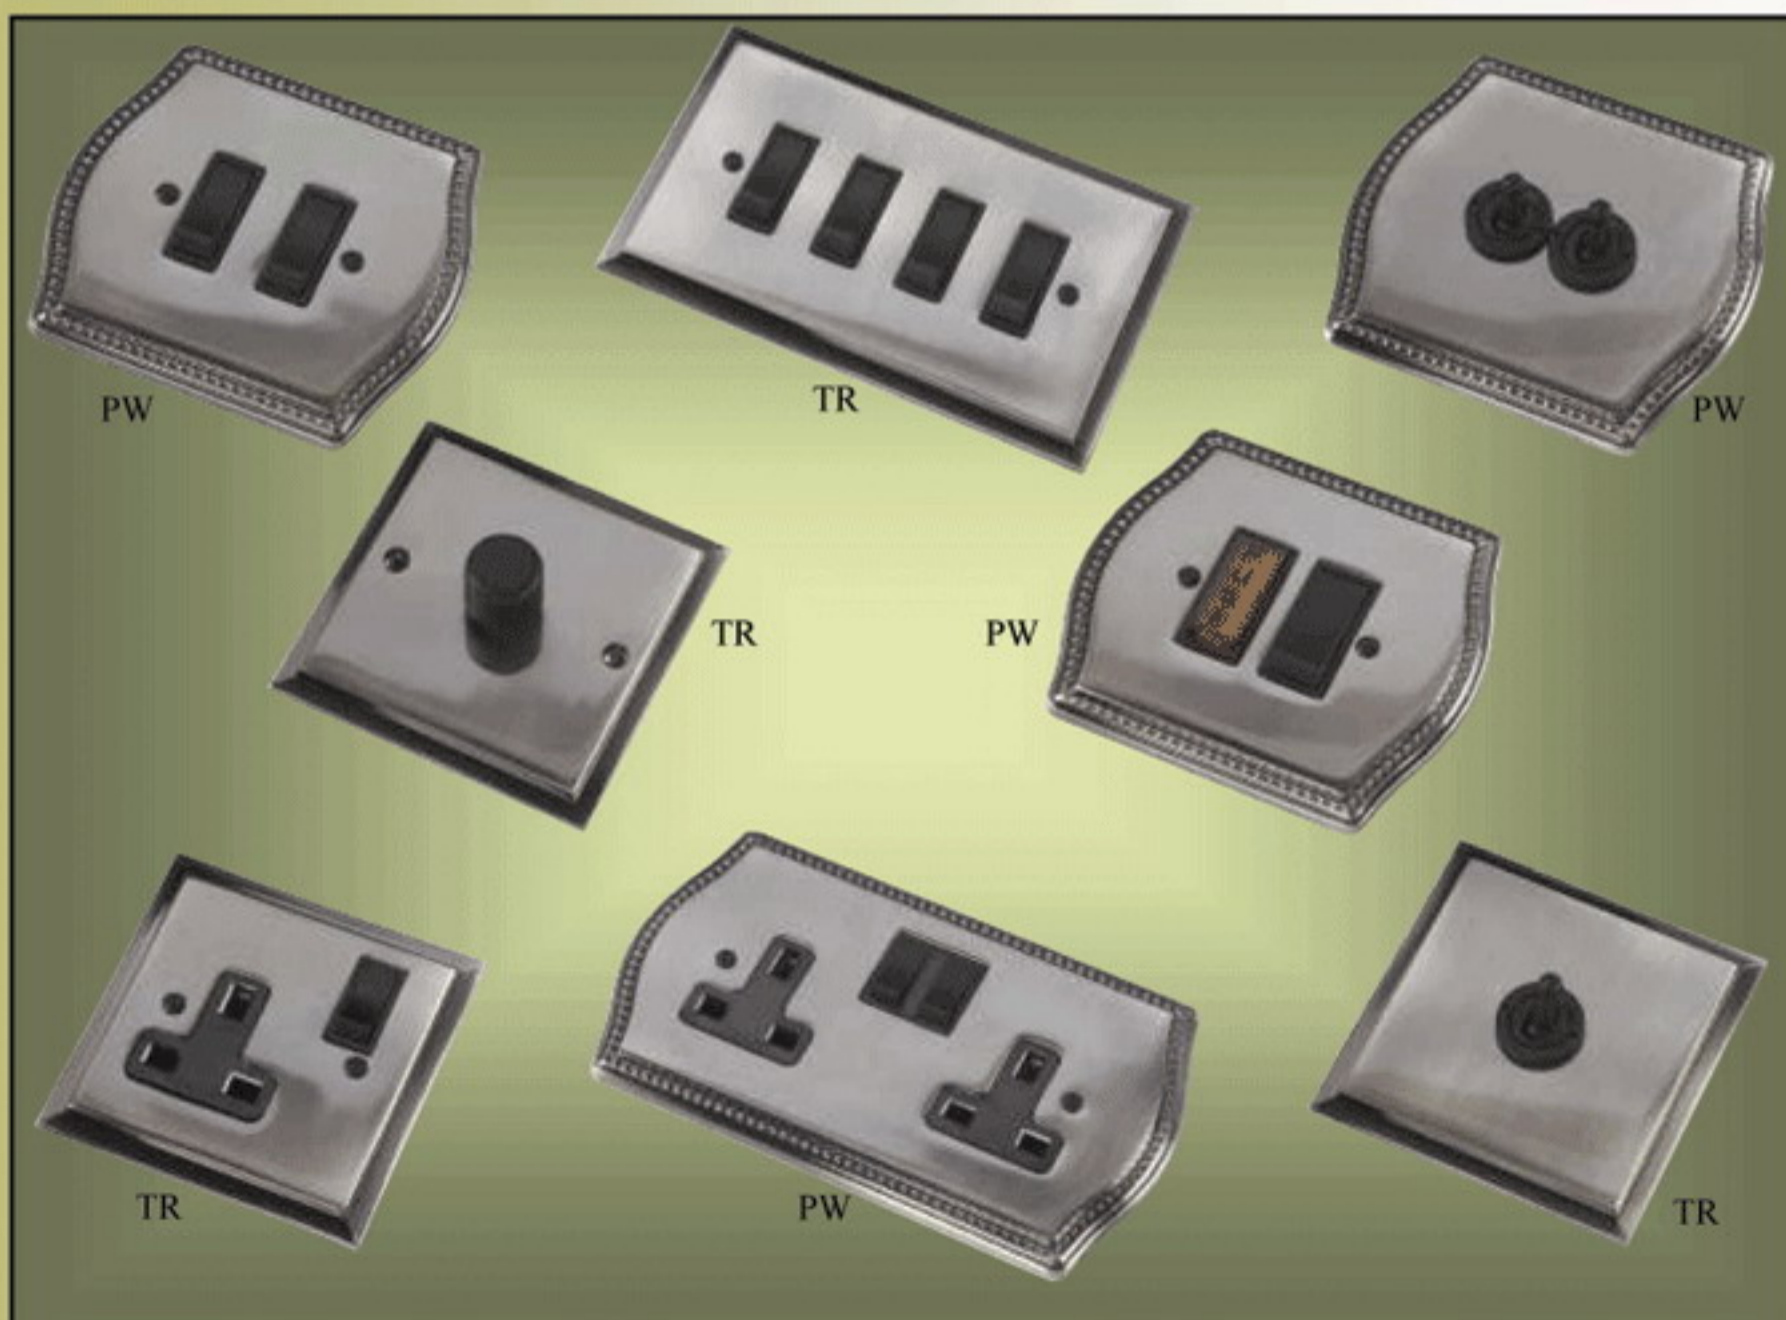

THE LUNA COLLECTION

Black Interiors with Black Switching

The elegance of **Pewter** plates in various designs, together with superior UK manufactured interiors, enable *Primalite* to offer the finest in quality electrical accessories.

Designed to compliment any style of interior setting and type of property THE LUNA COLLECTION is available in all the plate designs illustrated below.

To order: Select a plate style from the selection below and using the plate prefix add the interior number. Therefore, a Siviglia 1 gang 20amp 2 way Rocker Switch should be ordered as PW507

Plate design codes

TR Tudor - Pewter
PW Siviglia - Pewter